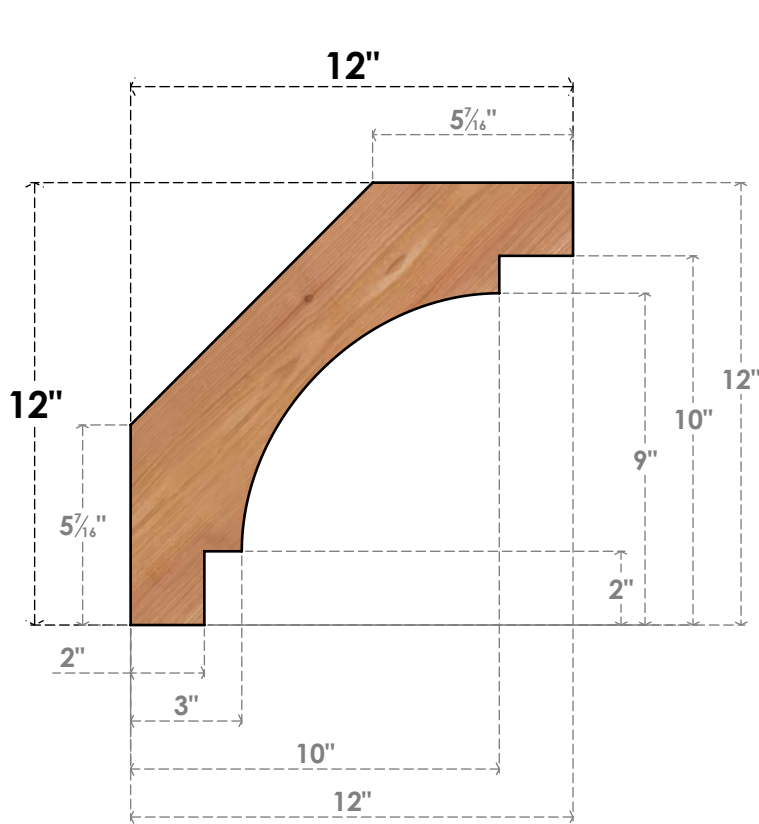

# BRC06X12X12MRC00SWR

5 1/2"W X 12"D X 12"H MERCED SMOOTH BRACE, WESTERN RED CEDAR

**SIDE**

**FRONT**

EKENA MILLWORK  
 2300 WEST MAIN ST.  
 CLARKSVILLE, TX 75426  
 TOLL FREE: 866-607-0453  
 WWW.EKENAMILLWORK.COM

**NOTES**

1. INSTALLATION TO BE COMPLETED IN ACCORDANCE WITH MANUFACTURER'S SPECIFICATIONS.
2. DRAWING MAY NOT BE TO SCALE
3. THIS DRAWING IS INTENDED FOR DESIGN AND PLANNING PURPOSES ONLY.
4. ALL INFORMATION CONTAINED HEREIN WAS CURRENT AT THE TIME OF DEVELOPMENT BUT MUST BE REVIEWED AND APPROVED BY THE PRODUCT MANUFACTURER TO BE CONSIDERED ACCURATE.
5. PRODUCTS ARE NOT KILN DRIED. THIS ITEM IS UNIQUE AND WILL CONTAIN THE NATURAL VARIATIONS THAT THE WOOD SPECIES OFFERS. THIS MAY RESULT IN VARIATIONS UP TO 1/4"