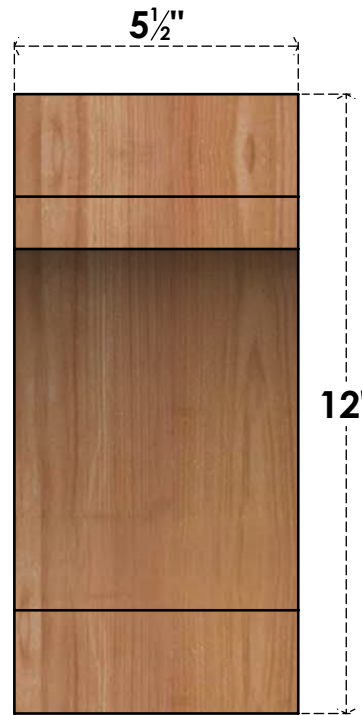

# BRC06X12X12MRC00SWR

5 1/2"W X 12"D X 12"H MERCED SMOOTH BRACE, WESTERN RED CEDAR

**SIDE**

**FRONT**

EKENA MILLWORK  
 2300 WEST MAIN ST.  
 CLARKSVILLE, TX 75426  
 TOLL FREE: 866-607-0453  
 WWW.EKENAMILLWORK.COM